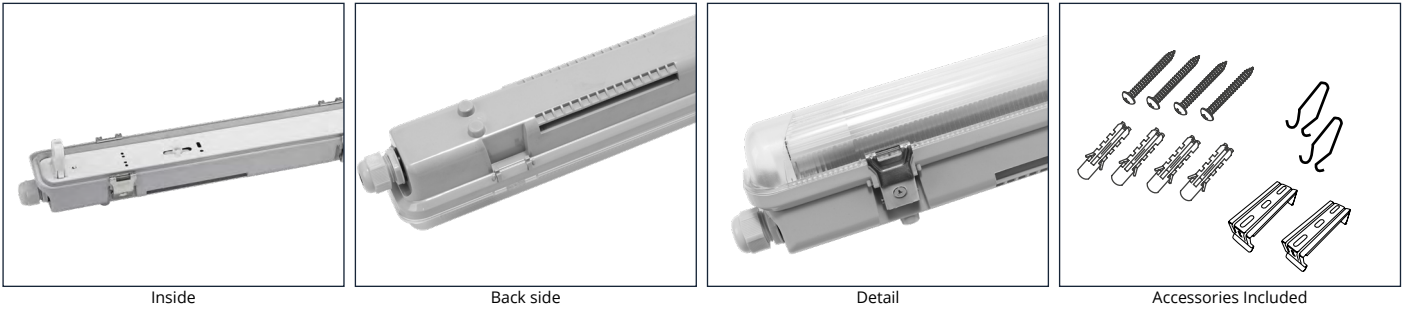

LED WATERPROOF HOUSING

PRODUCT DETAILS

PACKAGING INFORMATION

Item code	Description	Net weight product (g)	Single box		Master carton		
			Dimensions (LxWxH) (mm)	Weight (g)	Units per master carton	Dimensions (LxWxH) (mm)	Weight (g)
4607535	LED Waterproof Housing IP65 60cm 1x18W	630	685X75X90	730	12	700X320X290	9500
4607542	LED Waterproof Housing IP65 60cm 2x18W	760	685X100X90	870	12	700X380X320	11500
4607559	LED Waterproof Housing IP65 120cm 1x36W	1100	1295X75X90	1310	12	1310X320X290	17000
4607566	LED Waterproof Housing IP65 120cm 2x36W	1350	1295X100X90	1650	9	1310X320X290	16000
4607573	LED Waterproof Housing IP65 150cm 1x58W	1300	1595X75X90	1550	9	1610X290X245	15000
4607580	LED Waterproof Housing IP65 150cm 2x58W	1700	1595X100X90	2030	9	1610X320X290	19500